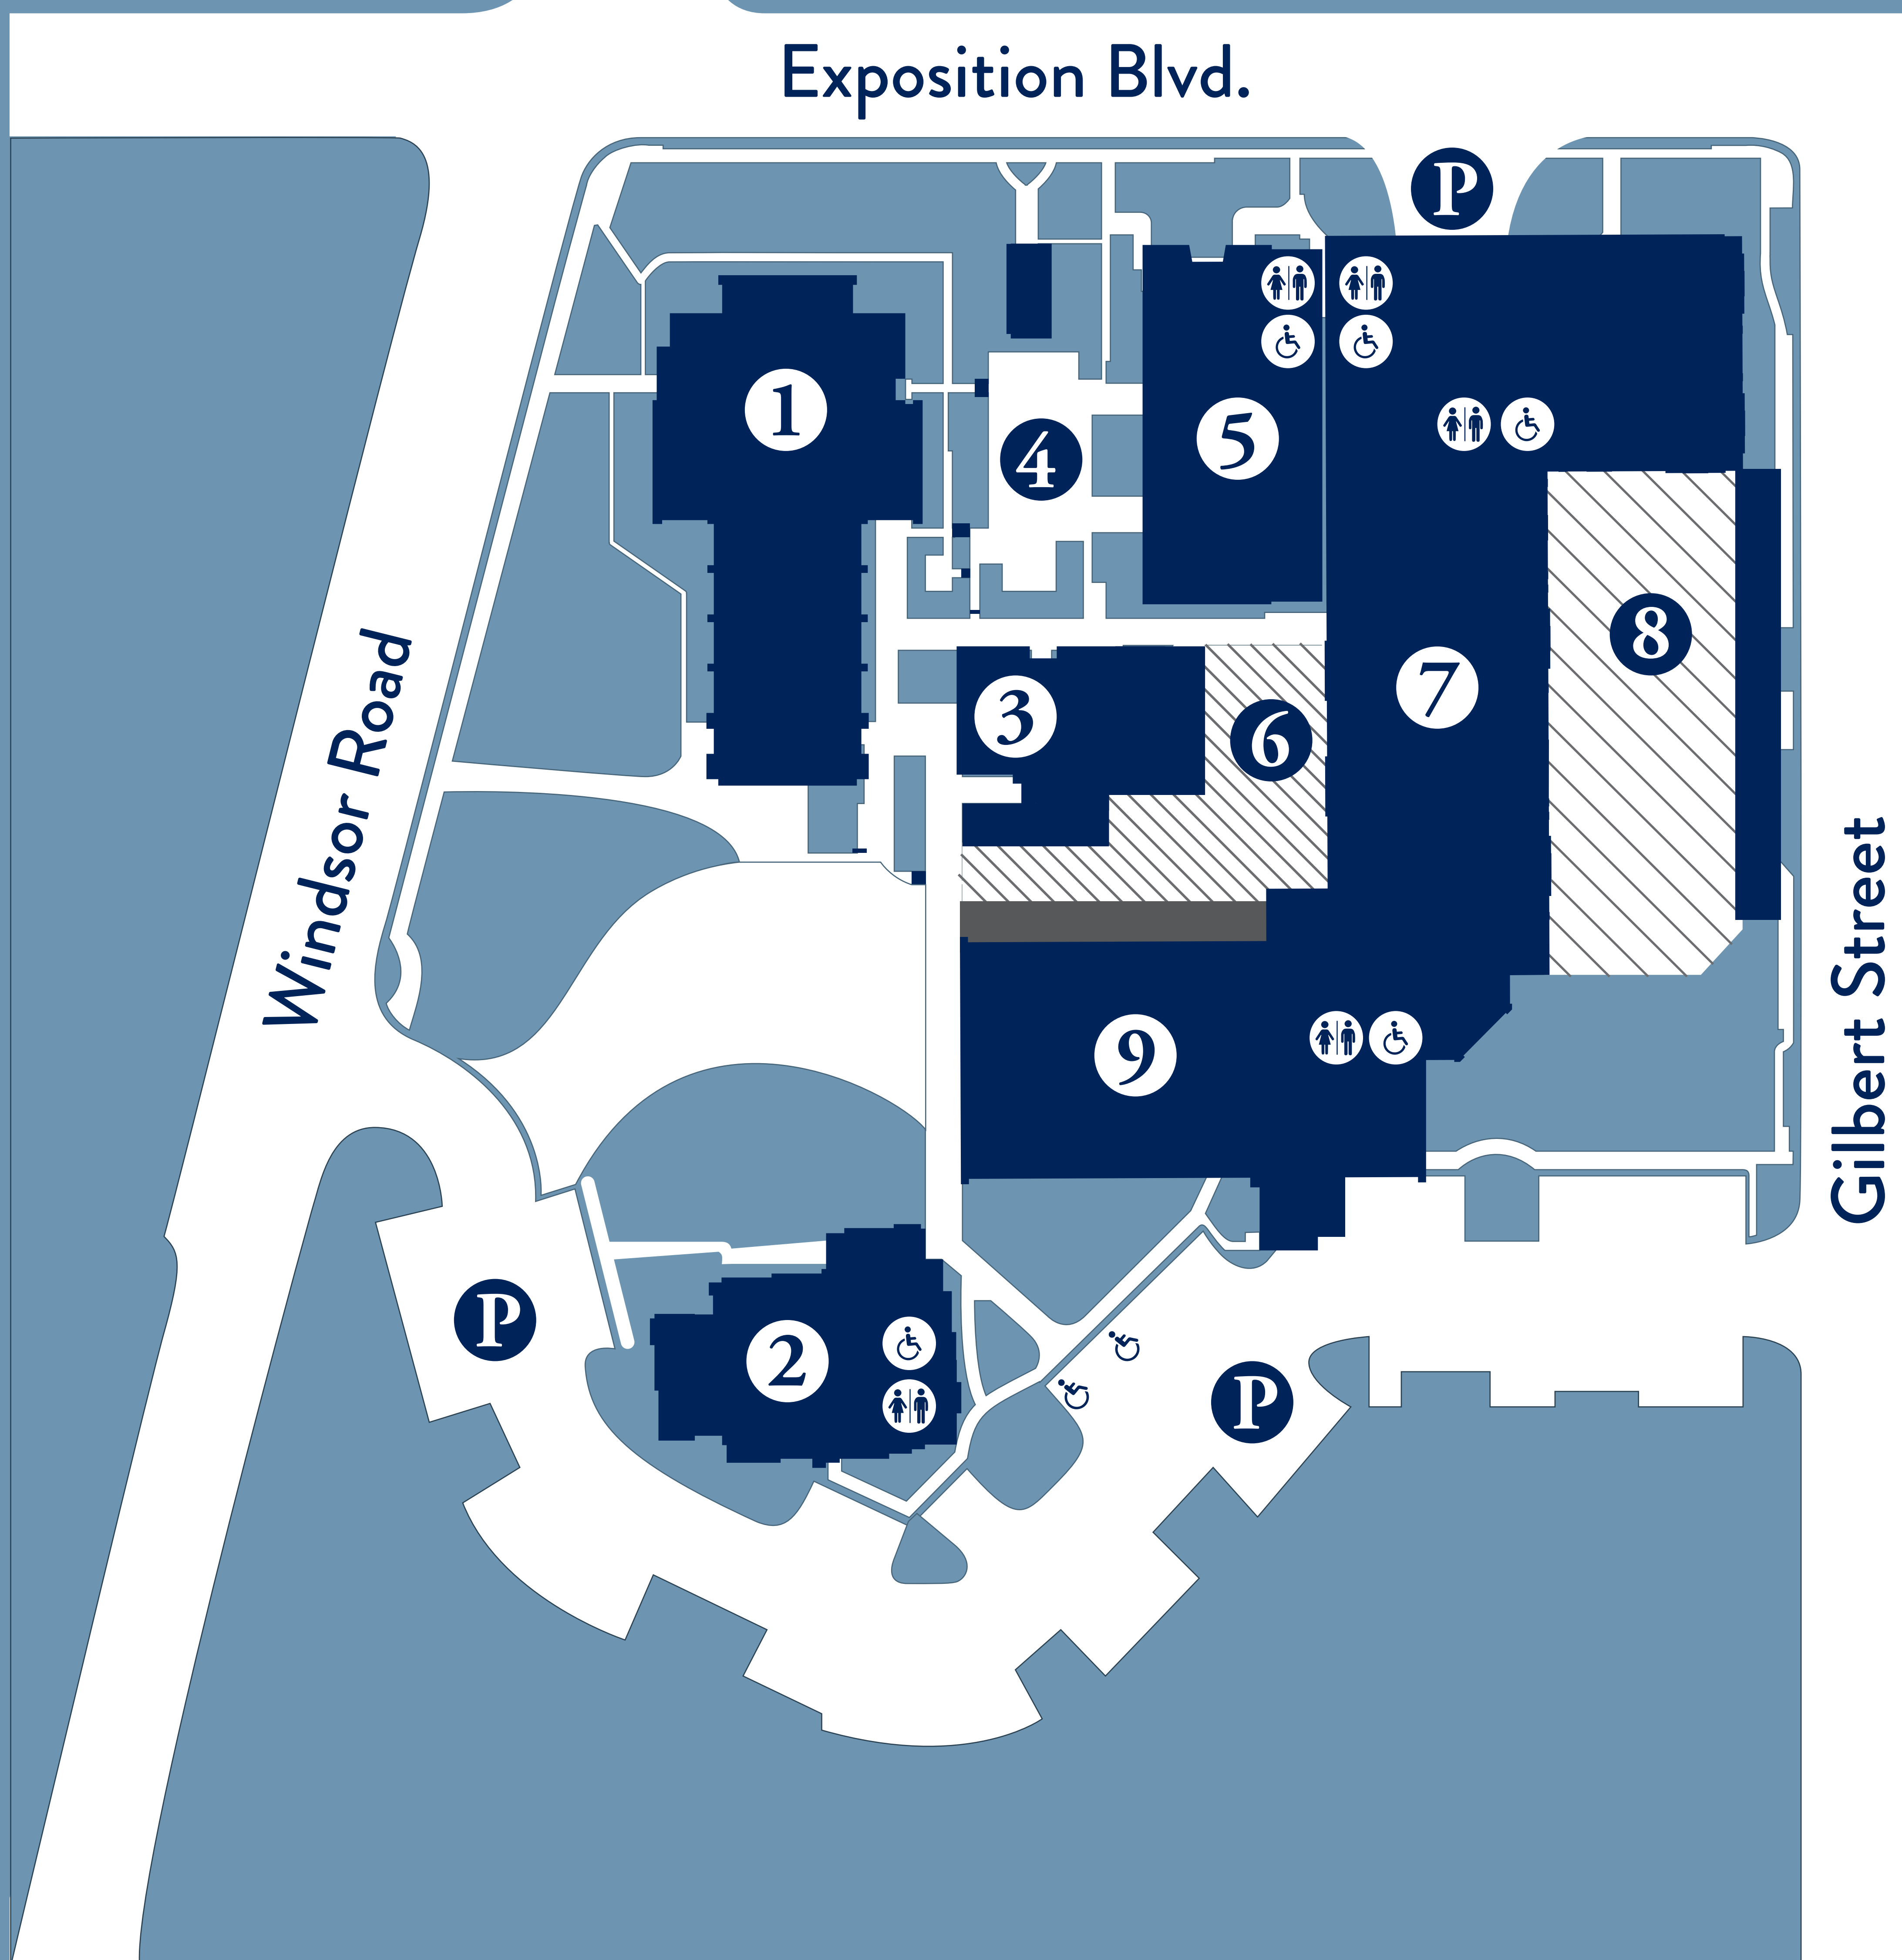

# Campus Map

The Episcopal Church  
of the Good Shepherd

## YOU ARE HERE

- ① Church
- ② Office
- ③ Nursery
- ④ Garth
- ⑤ Parish Hall
- ⑥ North Playground
- ⑦ Education Center School
- ⑧ South Playground
- ⑨ Parish Life Center
- P Parking
- ♿ Accessible Restrooms
- ♂ Restrooms